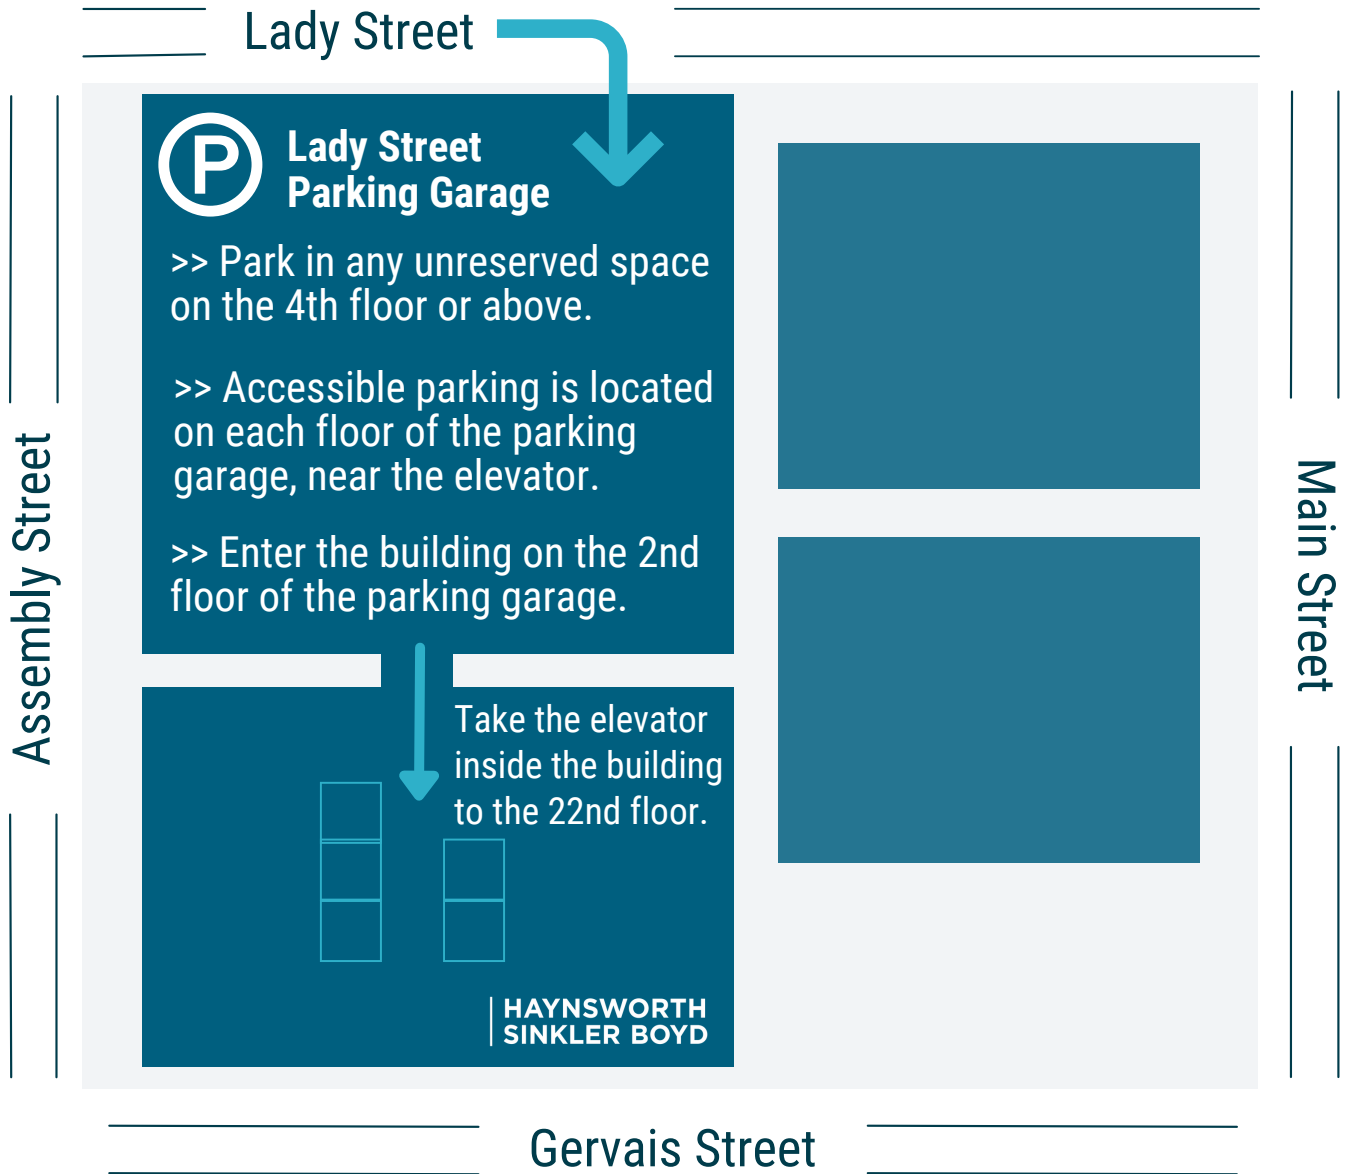

Columbia Office Parking & Building Entry Guide

1201 Main Street, 22nd Floor
Lady Street Parking Garage | 1100 Lady Street

SC State House